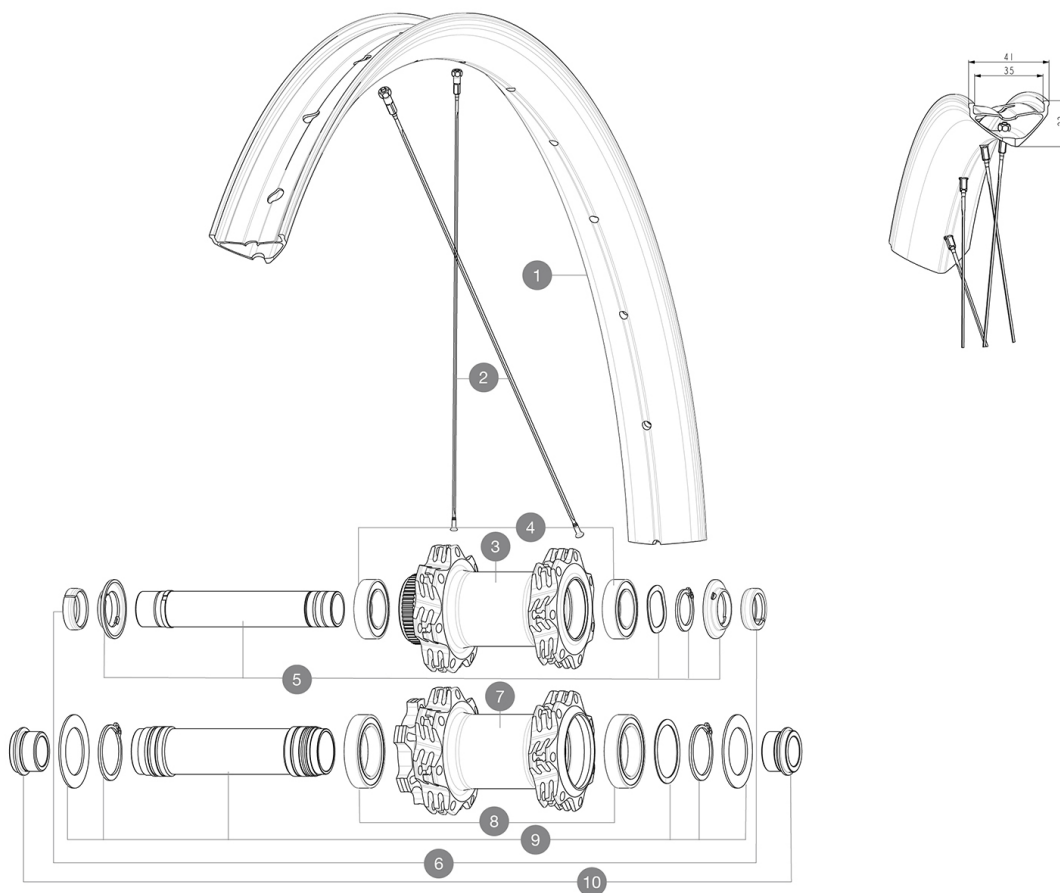

## REFERENCES WHEELS

### RIMS

&NBSP;:

1	V3766815	Kit Front/Rear rim eDeemax 35 27,5"
	V3710101	40mm UST Tape For 35mm Wide Rims

### SPOKES

2	V2389201	Kit 14 Front eDeemax 27,5" butted spoke 284 + nipple
---	----------	--

### WHEEL WEIGHTS